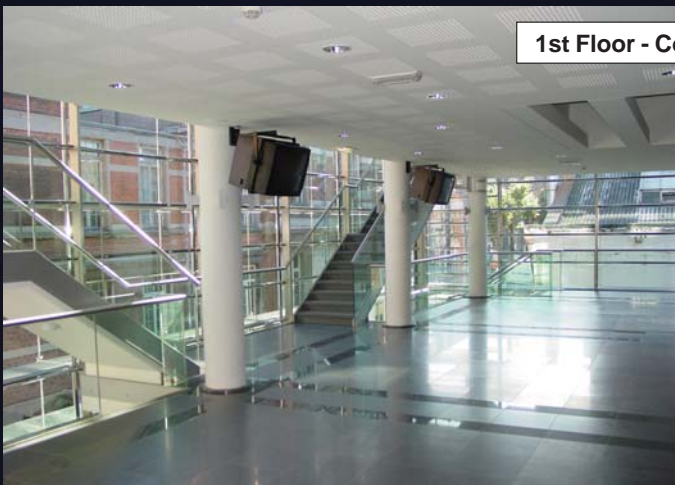

Royal
Military Academy
8 Hobbema Straat
BE-1000 Brussels
Belgium

Conference
Center

Street Side
View - No entrance

Main Entrance - Inside RMA

Ground Floor Reception

Auditorium

1st Floor - Coffee Break Area