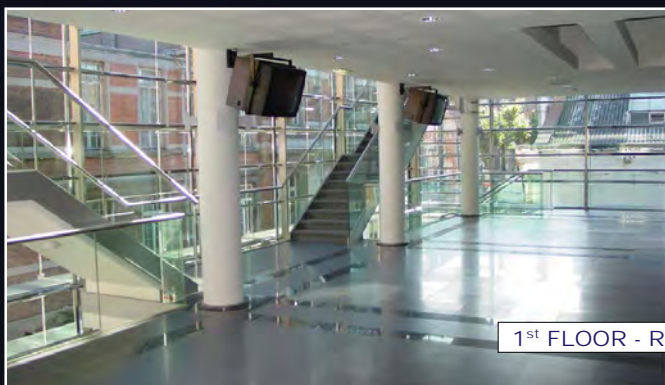

Royal Military Academy
Conference Centre
Brussels, Belgium
5 & 6 December 2017

Royal Military Academy
Conference Centre

EXHIBITION POSSIBILITIES

↑
Main Entrance Conference Centre

■ Tabletop exhibit (table included); or
3 x 0,5 meter (WxD) floor space for pop-up wall
No electricty - Price: Euro 500 + 21% VAT

■ Tabletop exhibit (table included); or
2 x 0,5 meter (WxD) floor space for pop-up wall
No electricty - Price: Euro 400 + 21% VAT

1st FLOOR - Refreshment Area

RPAS 2017 - European Civil RPAS Policy, Regulatory & Innovation Forum
Royal Military Academy - Brussels, Belgium - 13 & 14 June 2017