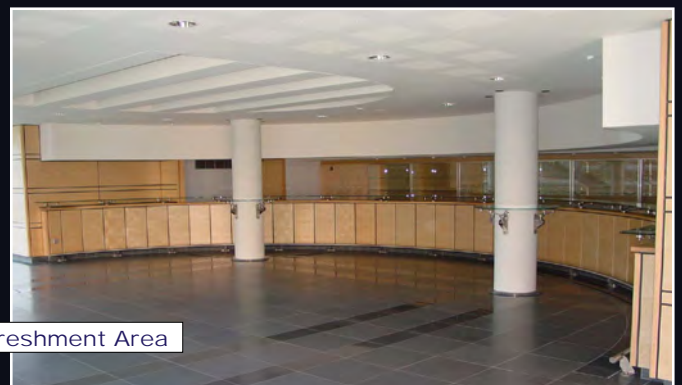

Royal Military Academy
Conference Centre
Brussels, Belgium
5 & 6 December 2017

Royal Military Academy
Conference Centre

EXHIBITION POSSIBILITIES

↑
Main Entrance Conference Centre

■ Tabletop exhibit (table included); or
3 x 0,5 meter (WxD) floor space for pop-up wall
No electricty - Price: Euro 500 + 21% VAT

■ Tabletop exhibit (table included); or
2 x 0,5 meter (WxD) floor space for pop-up wall
No electricty - Price: Euro 400 + 21% VAT

1st FLOOR - Refreshment Area

RPAS 2017 - European Civil RPAS Policy, Regulatory & Innovation Forum
Royal Military Academy - Brussels, Belgium - 13 & 14 June 2017