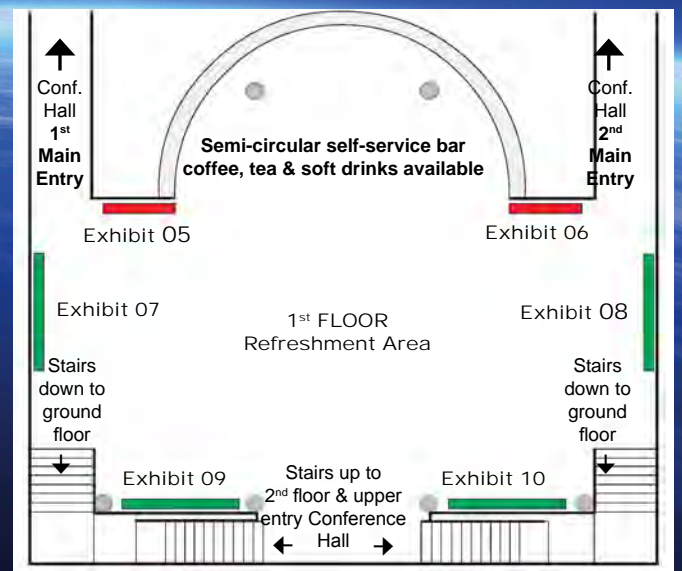

Royal Military Academy
Conference Centre
Brussels, Belgium
5 & 6 December 2017

Royal Military Academy
Conference Centre

EXHIBITION POSSIBILITIES

↑
Main Entrance Conference Centre

■ Tabletop exhibit (table included); or
3 x 0,5 meter (WxD) floor space for pop-up wall
No electricty - Price: Euro 500 + 21% VAT

■ Tabletop exhibit (table included); or
2 x 0,5 meter (WxD) floor space for pop-up wall
No electricty - Price: Euro 400 + 21% VAT

1st FLOOR - Refreshment Area

RPAS 2017 - European Civil RPAS Policy, Regulatory & Innovation Forum
Royal Military Academy - Brussels, Belgium - 13 & 14 June 2017