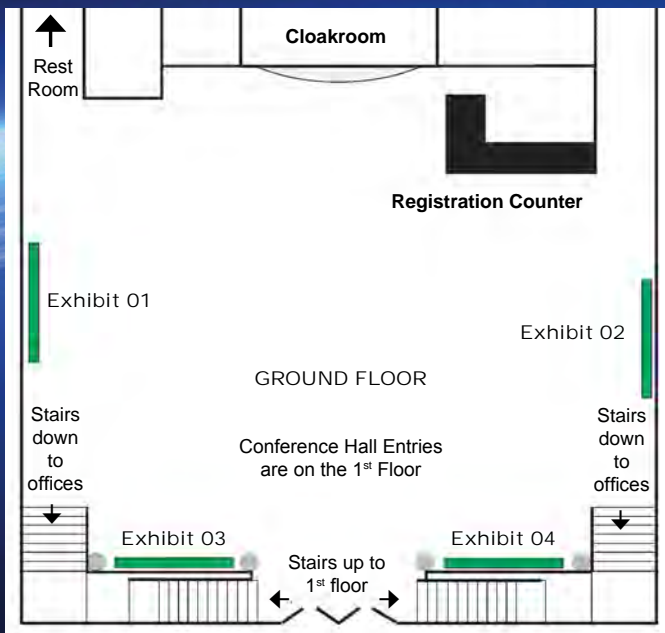

Royal Military Academy
Conference Centre
Brussels, Belgium
5 & 6 December 2017

Royal Military Academy
Conference Centre

EXHIBITION POSSIBILITIES

↑
Main Entrance Conference Centre

■ Tabletop exhibit (table included); or
3 x 0,5 meter (WxD) floor space for pop-up wall
No electricty - Price: Euro 500 + 21% VAT

■ Tabletop exhibit (table included); or
2 x 0,5 meter (WxD) floor space for pop-up wall
No electricty - Price: Euro 400 + 21% VAT

1st FLOOR - Refreshment Area

RPAS 2017 - European Civil RPAS Policy, Regulatory & Innovation Forum
Royal Military Academy - Brussels, Belgium - 13 & 14 June 2017