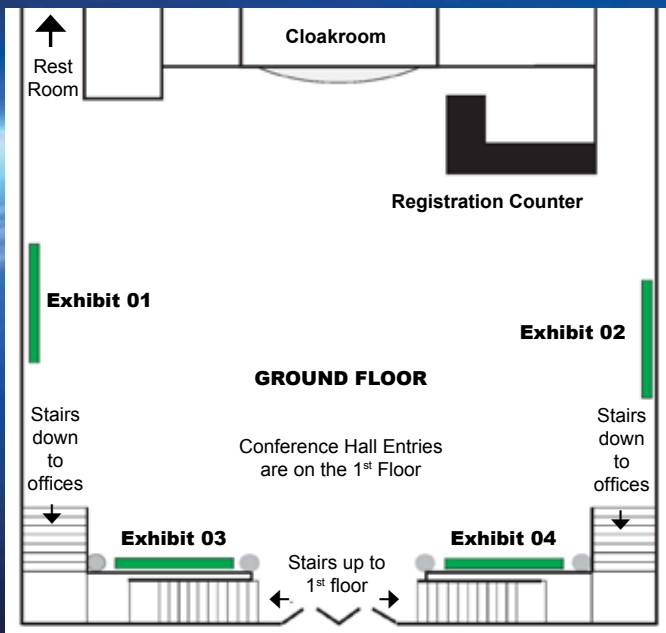

**Royal Military Academy
Conference Centre**
Brussels, Belgium
13 & 14 June 2017

**Royal Military Academy
Conference Centre**

EXHIBITION POSSIBILITIES

↑
Main Entrance Conference Centre

■ **Tabletop exhibit (table supplied); or**
3 x 0,5 meter (WxD) floor space for pop-up wall
No electricy - Price: **Euro 500 + 21% VAT**

■ **Tabletop exhibit (table supplied); or**
2 x 0,5 meter (WxD) floor space for pop-up wall
No electricy - Price: **Euro 400 + 21% VAT**

1st FLOOR - Refreshment Area