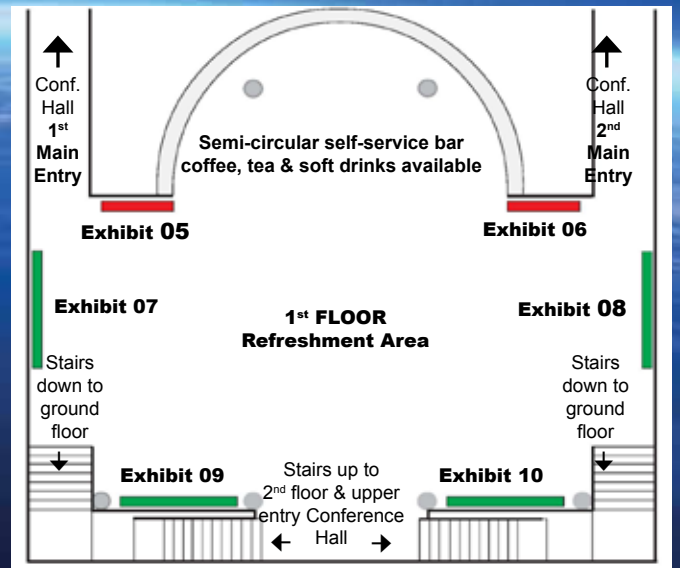

**Royal Military Academy
Conference Centre**
Brussels, Belgium
13 & 14 June 2017

**Royal Military Academy
Conference Centre**

EXHIBITION POSSIBILITIES

↑
Main Entrance Conference Centre

■ **Tabletop exhibit (table supplied); or**
3 x 0,5 meter (WxD) floor space for pop-up wall
No electricy - Price: **Euro 500 + 21% VAT**

■ **Tabletop exhibit (table supplied); or**
2 x 0,5 meter (WxD) floor space for pop-up wall
No electricy - Price: **Euro 400 + 21% VAT**

1st FLOOR - Refreshment Area