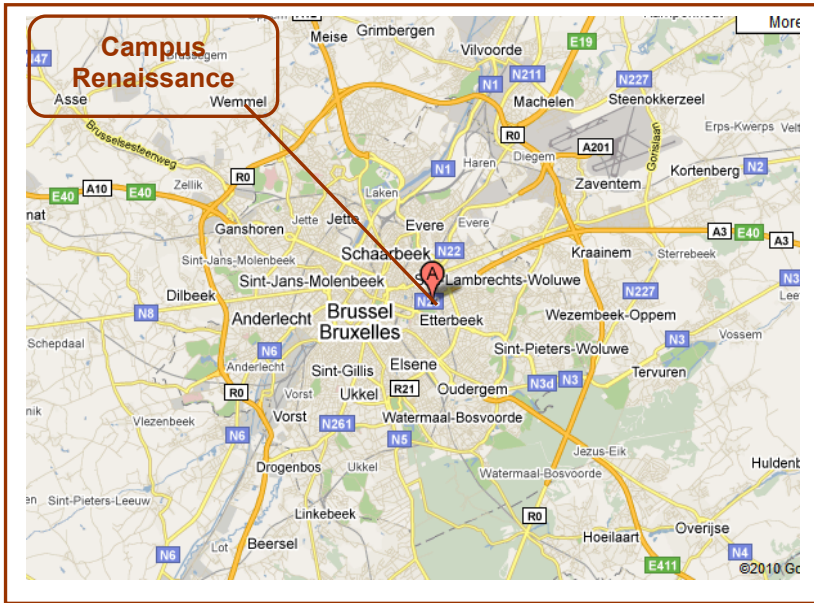

Accessibility Campus Renaissance

Campus Renaissance

Hobbemastraat 8

1000 Brussels

Belgium

Public traffic at the stop...

• **SCHUMAN**

• **MERODE**

• **DIAMANT**

• **GEORGE HENRI**

• **CAMBIO point and underground railway**

See back of the sheet for more details

Radius : 400m

200m
600 m = 9 min. walking

You get off in the railway station:

Brussel Centraal
Bruxelles Central

Brussel Noord
Bruxelles Nord

Brussel Zuid
Bruxelles Midi

Brussels
Airport
or
Brussels Schuman

... and take the underground railway, the tram and/or the bus to the stop:

Underground railway

1 Stokkel or **5** Herrman-
Debroux