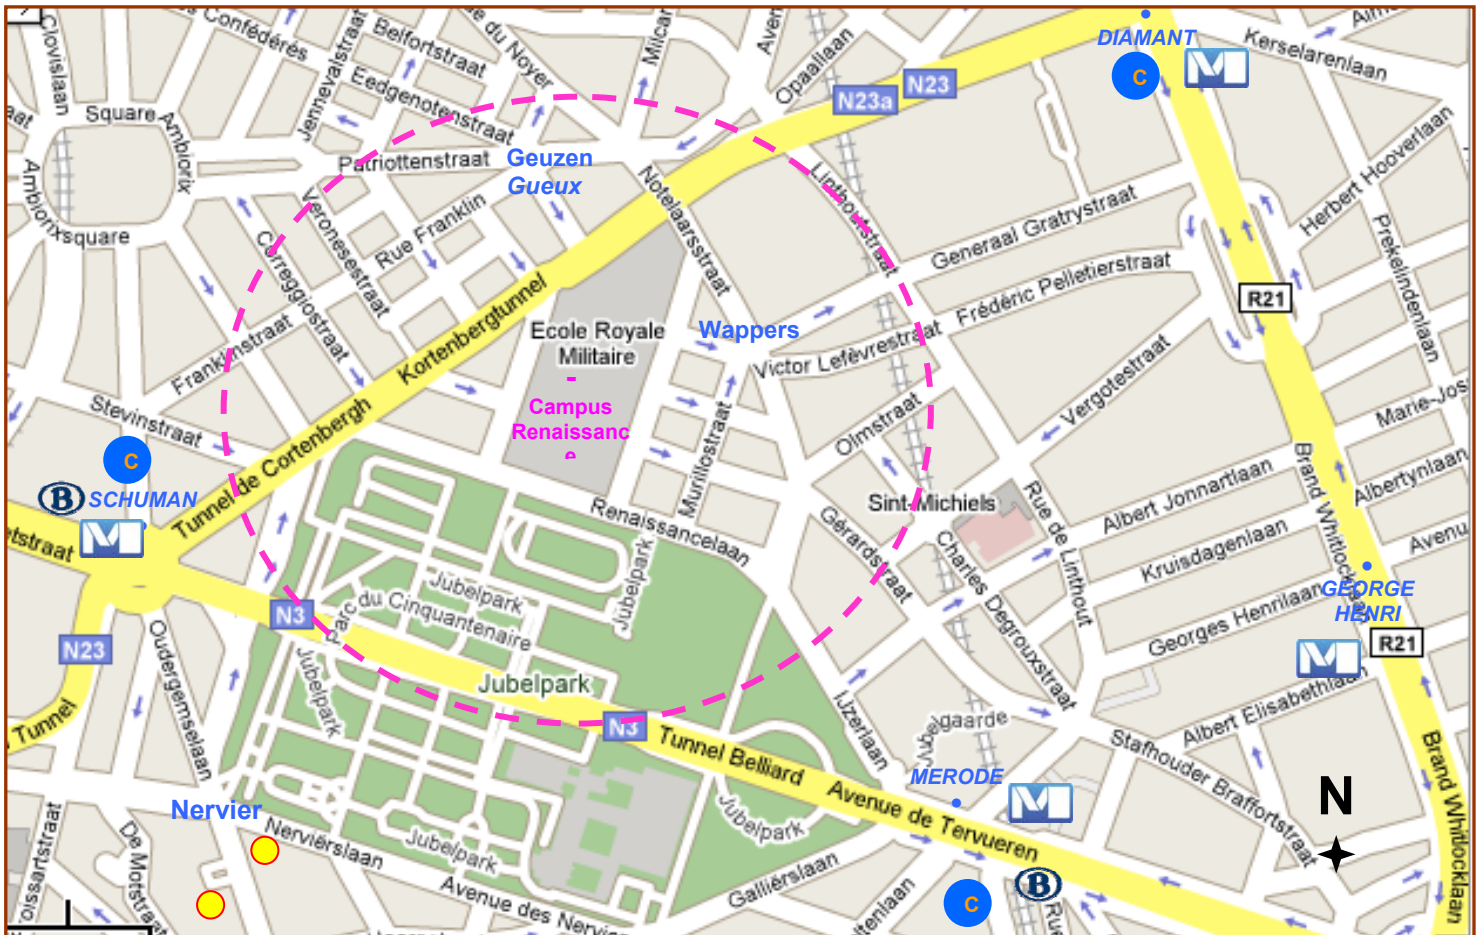

Accessibility Campus Renaissance

Campus Renaissance

Hobbemastraat 8

1000 Brussels

Belgium

Public traffic at the stop...

• **SCHUMAN**

• **MERODE**

• **DIAMANT**

• **GEORGE HENRI**

• **CAMBIO point and underground railway**

See back of the sheet for more details

Radius : 400m

200m
600 m = 9 min. walking

You get off in the railway station:

Brussel Centraal
Bruxelles Central

Brussel Noord
Bruxelles Nord

Brussel Zuid
Bruxelles Midi

Brussels
Airport
or
Brussels Schuman

... and take the underground railway, the tram and/or the bus to the stop:

Underground railway

1 Stokkel or **5** Herrman-
Debroux